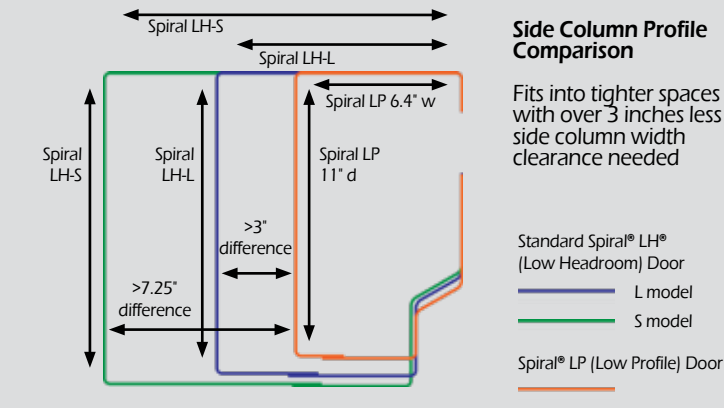

System 4 shown with optional rotary disconnect

Panel Design

- Integral rubber weatherseal between the slats provides a tight weatherseal across the entire panel
- Patented hinge design allows for removal and replacement of individual slats without disassembling the door panel

Solid and vision slats shown

Architectural Styling

- Sleek double-walled aluminum slats are 6 inches high with an integral weatherseal between each panel
- Durable 'Rytec silver' powder coated finish is UV-stable and resists rust, corrosion and fingerprints