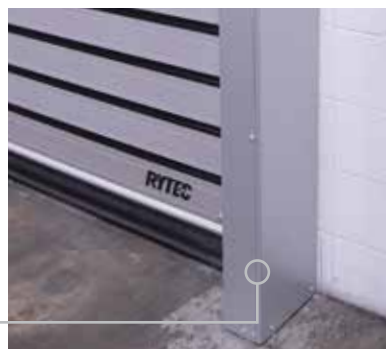

HIGH PERFORMANCE LOW PROFILE ROLLING DOOR

Featuring
SmartSurround™
ADVANCED DETECTION & ALERT SYSTEM

SPIRAL® LP

Proven Technology with Low Profile Side Column and Headroom Configuration

The Spiral® LP (Low Profile) offers the same durability and quality as other Rytec Spiral® Series high-speed doors but features a low profile side column and headroom configuration that results in reduced clearances. The reduced profile allows the Spiral LP to fit into even tighter spaces than other models in locations where conventional sectional and rolling steel doors are often found. Parking, commercial and other structures that require security within limited space may now fully benefit from high-performance door functionality and speed. Features include durable, rigid aluminum slat construction and rubber weatherseals that provide a tight seal and resilience to environmental conditions.

Spiral LP high performance is guaranteed with a **5-year limited warranty**.

With anodized aluminum slats that will not corrode, Rytec quality and durability can be counted on along with an appearance that will last for many years, even under the worst weather conditions. Also available are models designed with 9-inch tall full-vision (Spiral® LP-FV) or full-ventilation (Spiral® LP-VT) slats. Ideal for parking and other commercial, institutional and residential applications.

**Low Profile
Side Columns**

Solid Security

- Double walled aluminum slats
- Integral rubber weatherseal
- Continuous heavy-duty hinge system

Low Clearance & Headroom

- Low profile side columns require only 6.5 inches of side room clearance
- The low lintel design requires only 10 inches of headroom clearance

Ultra Quiet

- High-performance technology and low headroom track offer a quiet and unobtrusive operation

Unparalleled Performance

- Variable speed AC drive system - with soft acceleration and deceleration - smooths out routine stops and starts

Energy Efficient & Tight Seal

- Aluminum slats and durable rubber membrane provides a 100% seal against dust, drafts and inclement weather

QUALITY. PERFORMANCE. RELIABILITY.

RYTECDOORS.COM